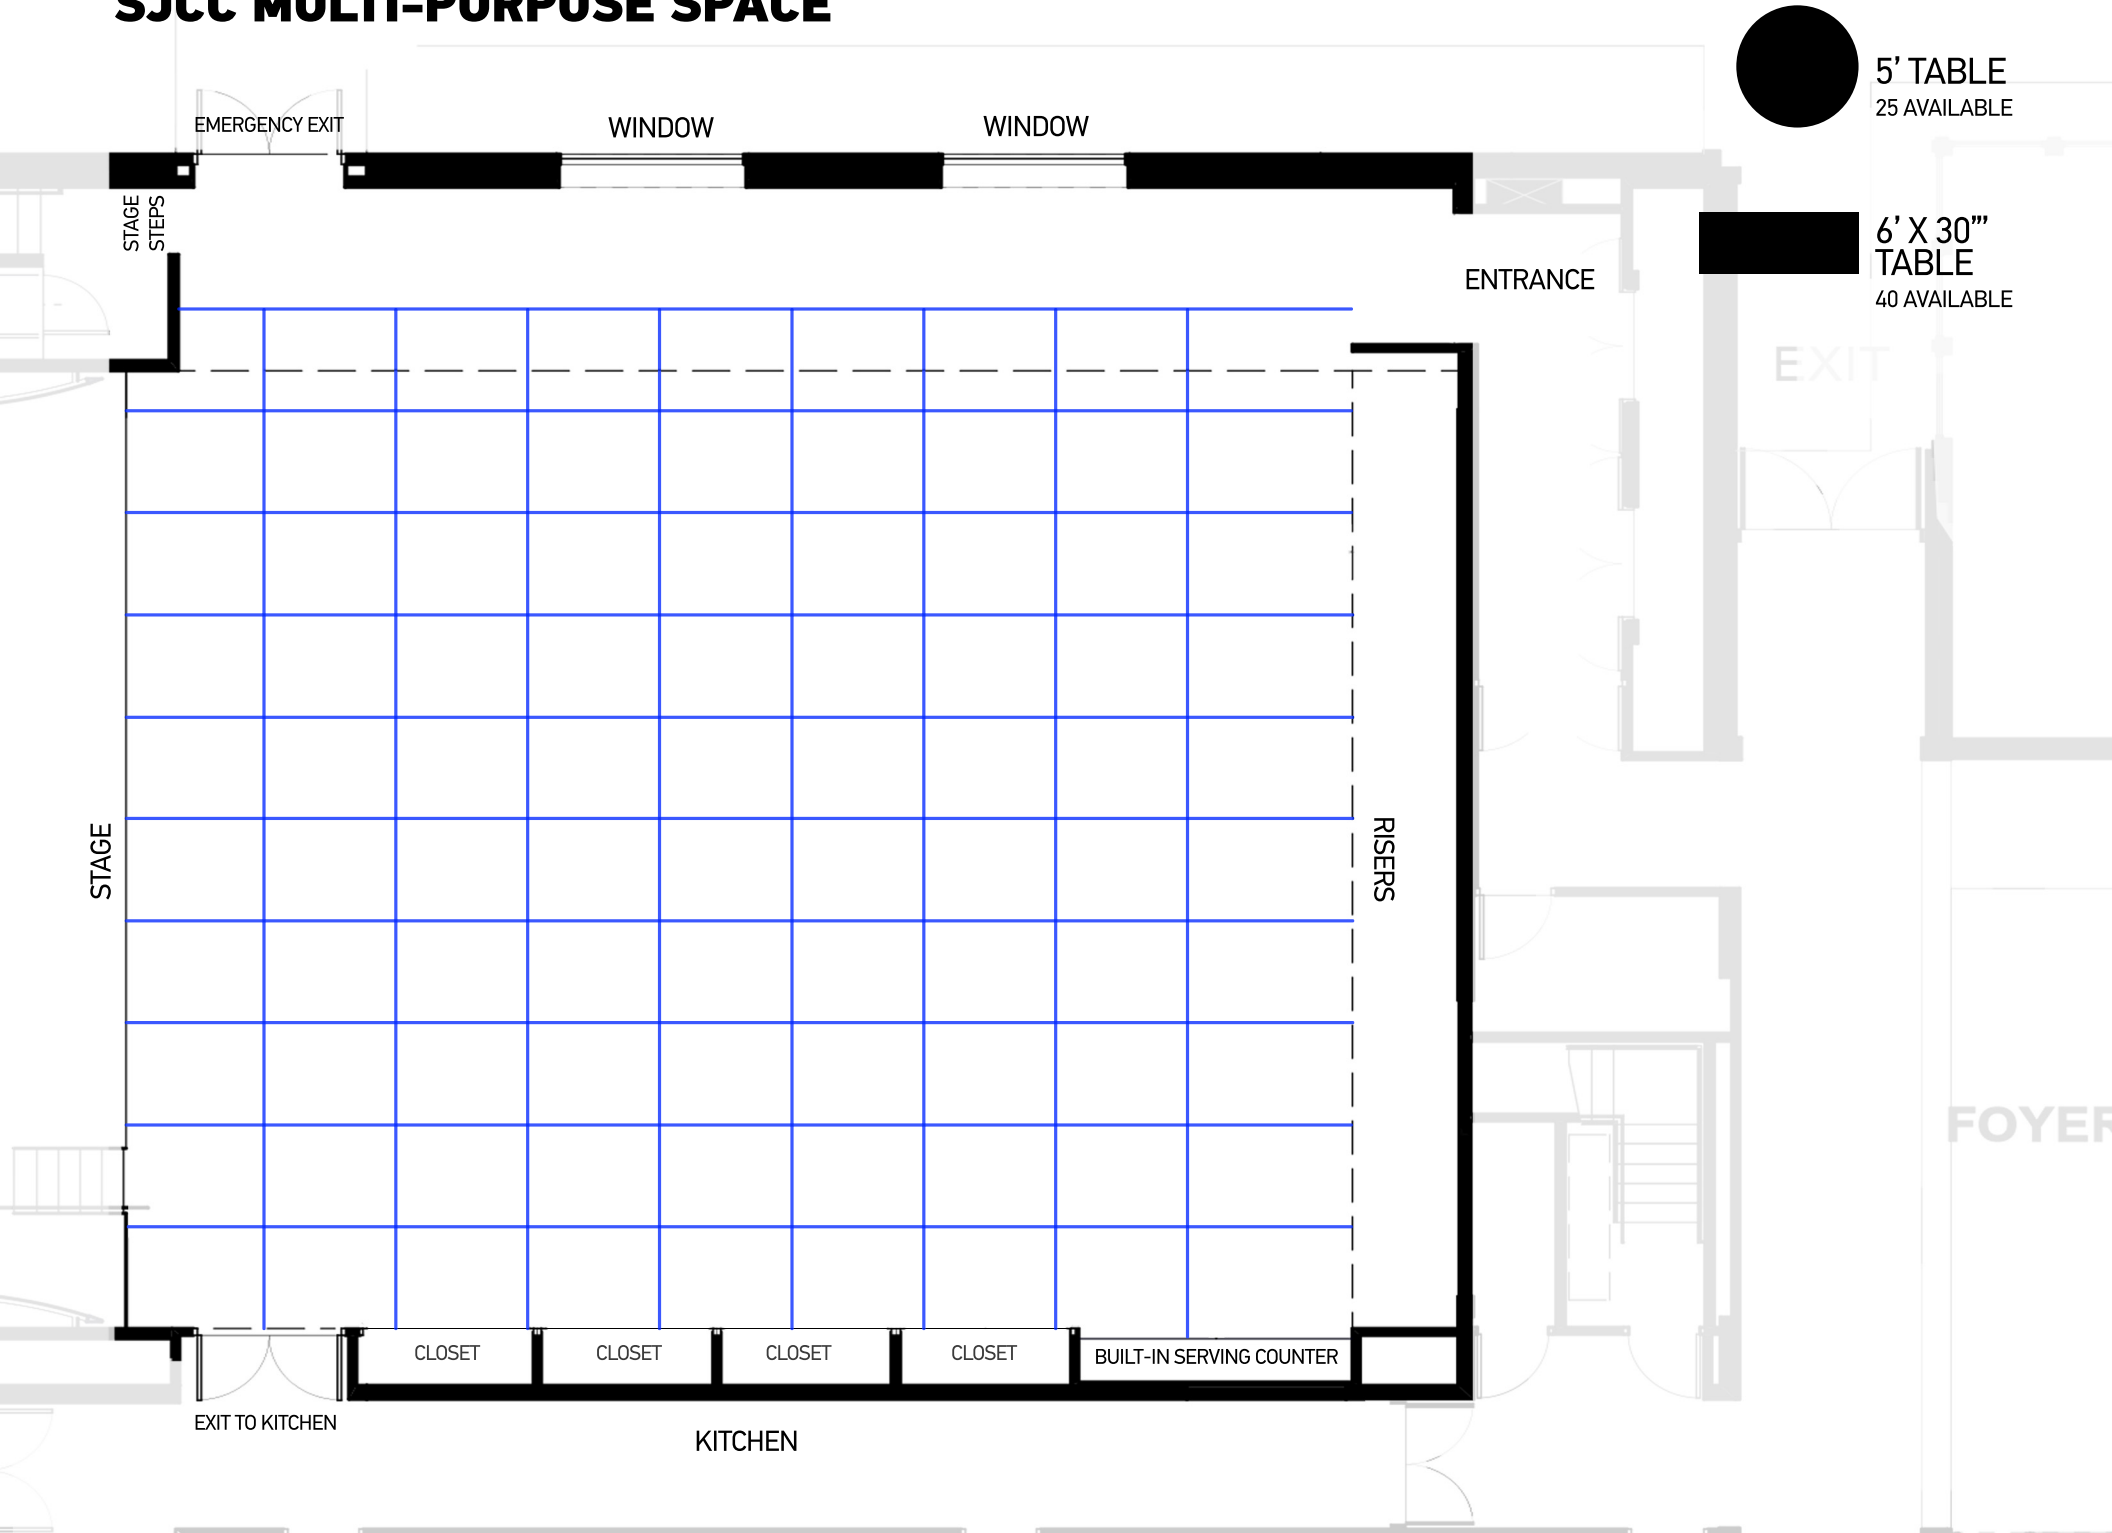

SJCC MULTI-PURPOSE SPACE

Scale: 1/16" = 1' - 0"

SJCC MULTI-PURPOSE SPACE

5' TABLE
25 AVAILABLE

6' X 30" TABLE
40 AVAILABLE

SJCC MULTI-PURPOSE SPACE

5' TABLE
25 AVAILABLE

6' X 30" TABLE
40 AVAILABLE

FOYER