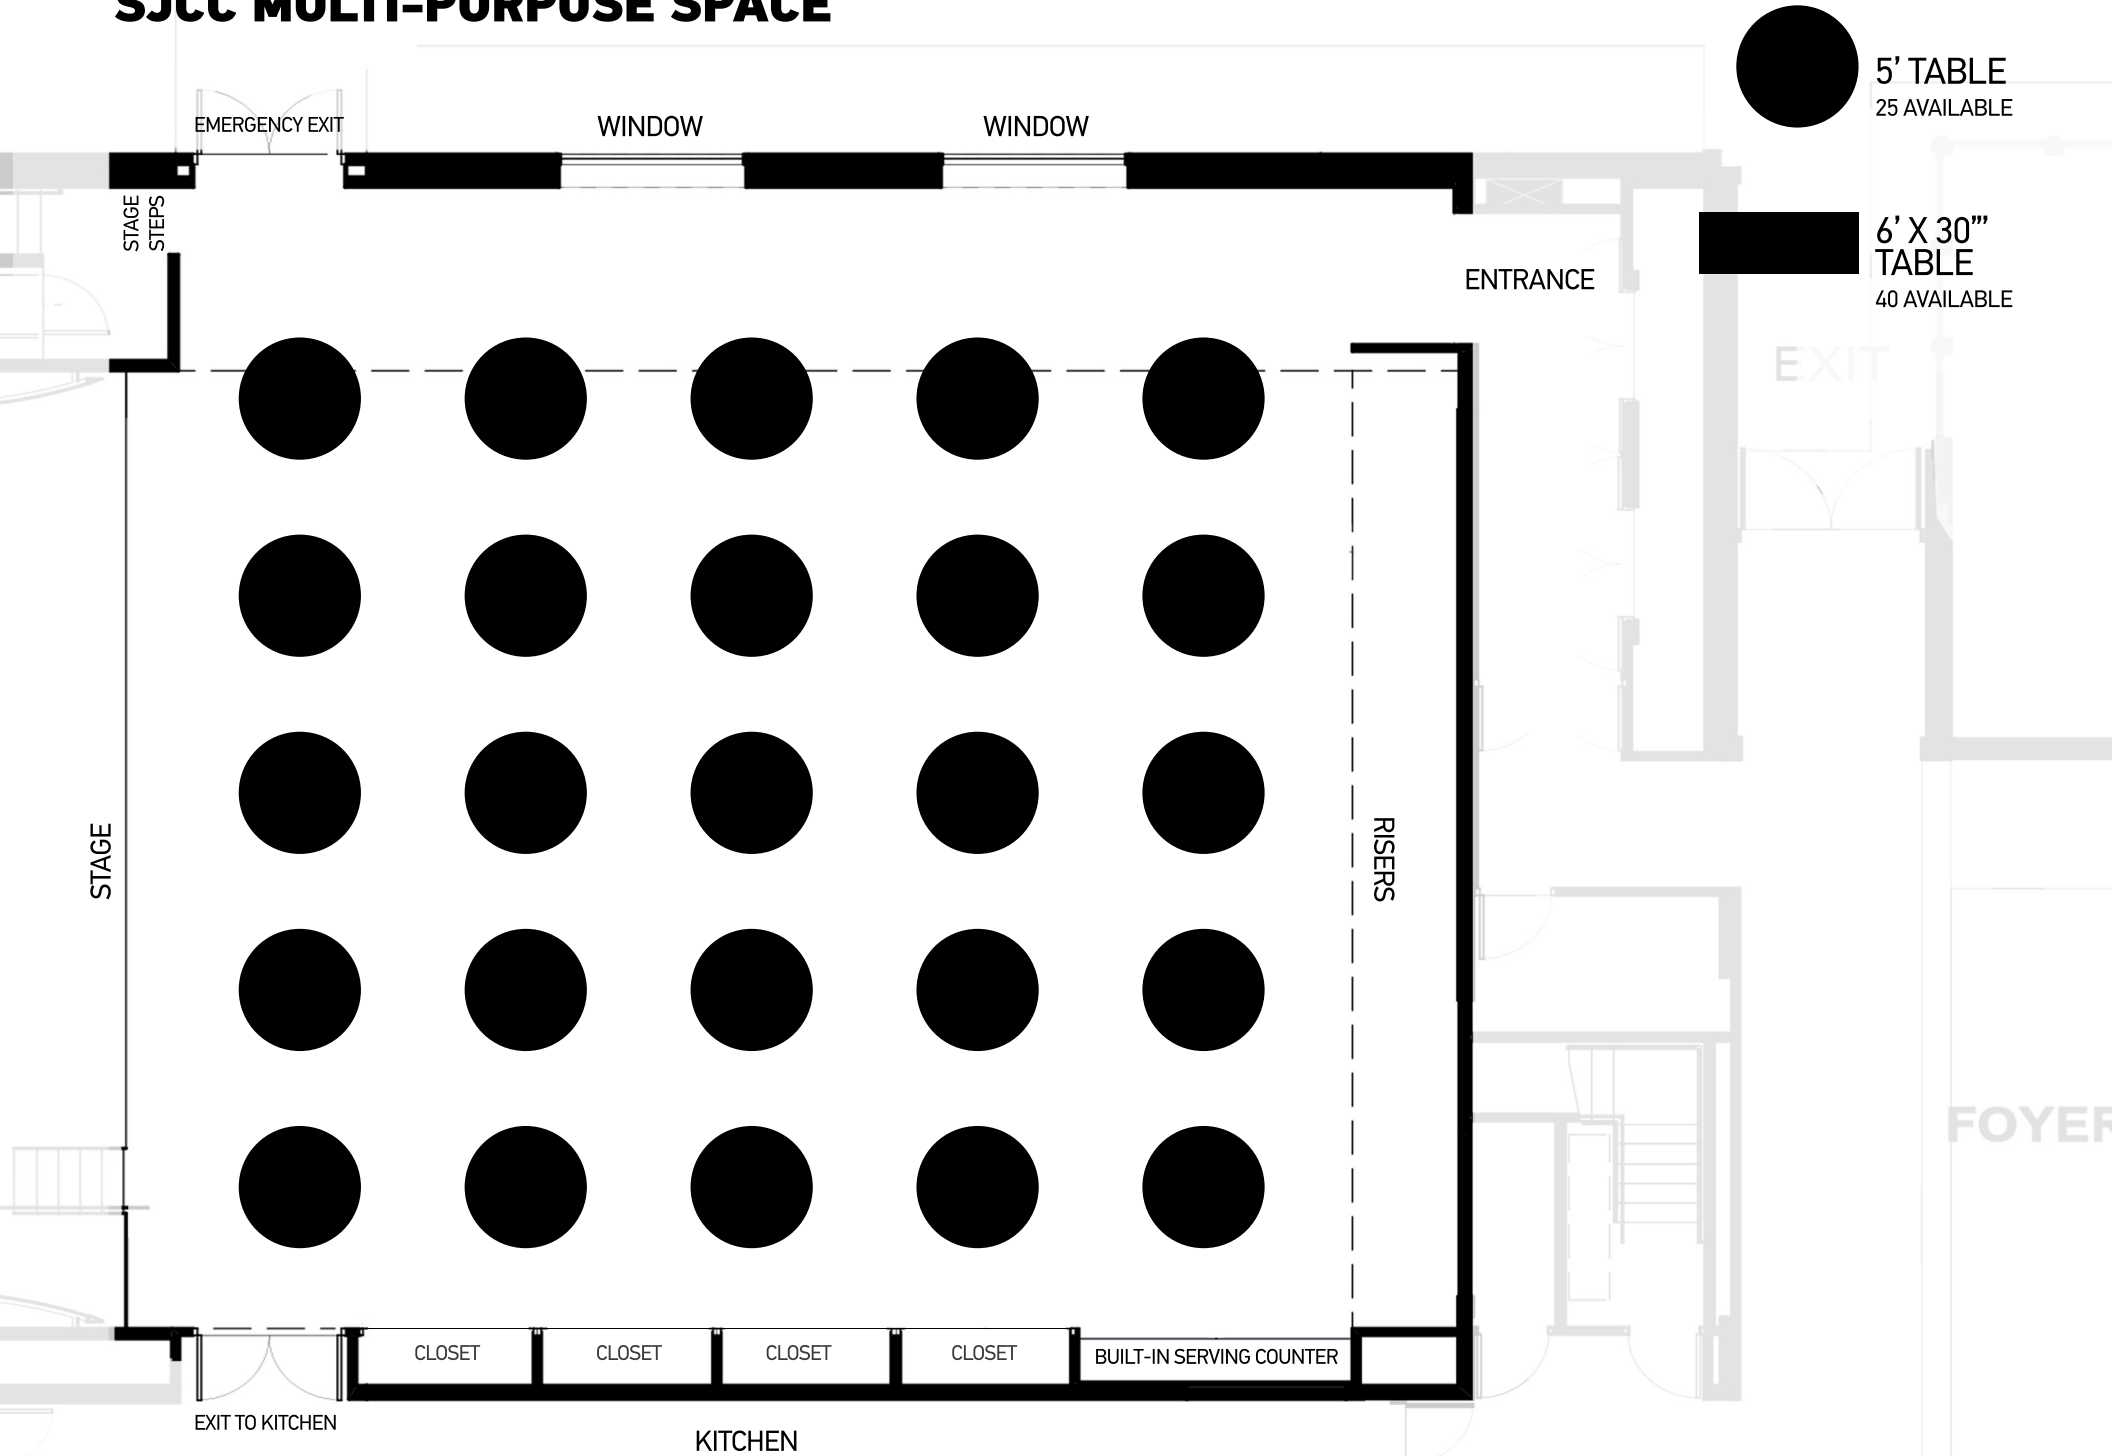

SJCC MULTI-PURPOSE SPACE

Scale: 1/16" = 1' - 0"

SJCC MULTI-PURPOSE SPACE

5' TABLE
25 AVAILABLE

6' X 30" TABLE
40 AVAILABLE

SJCC MULTI-PURPOSE SPACE

5' TABLE
25 AVAILABLE

6' X 30" TABLE
40 AVAILABLE

FOYER