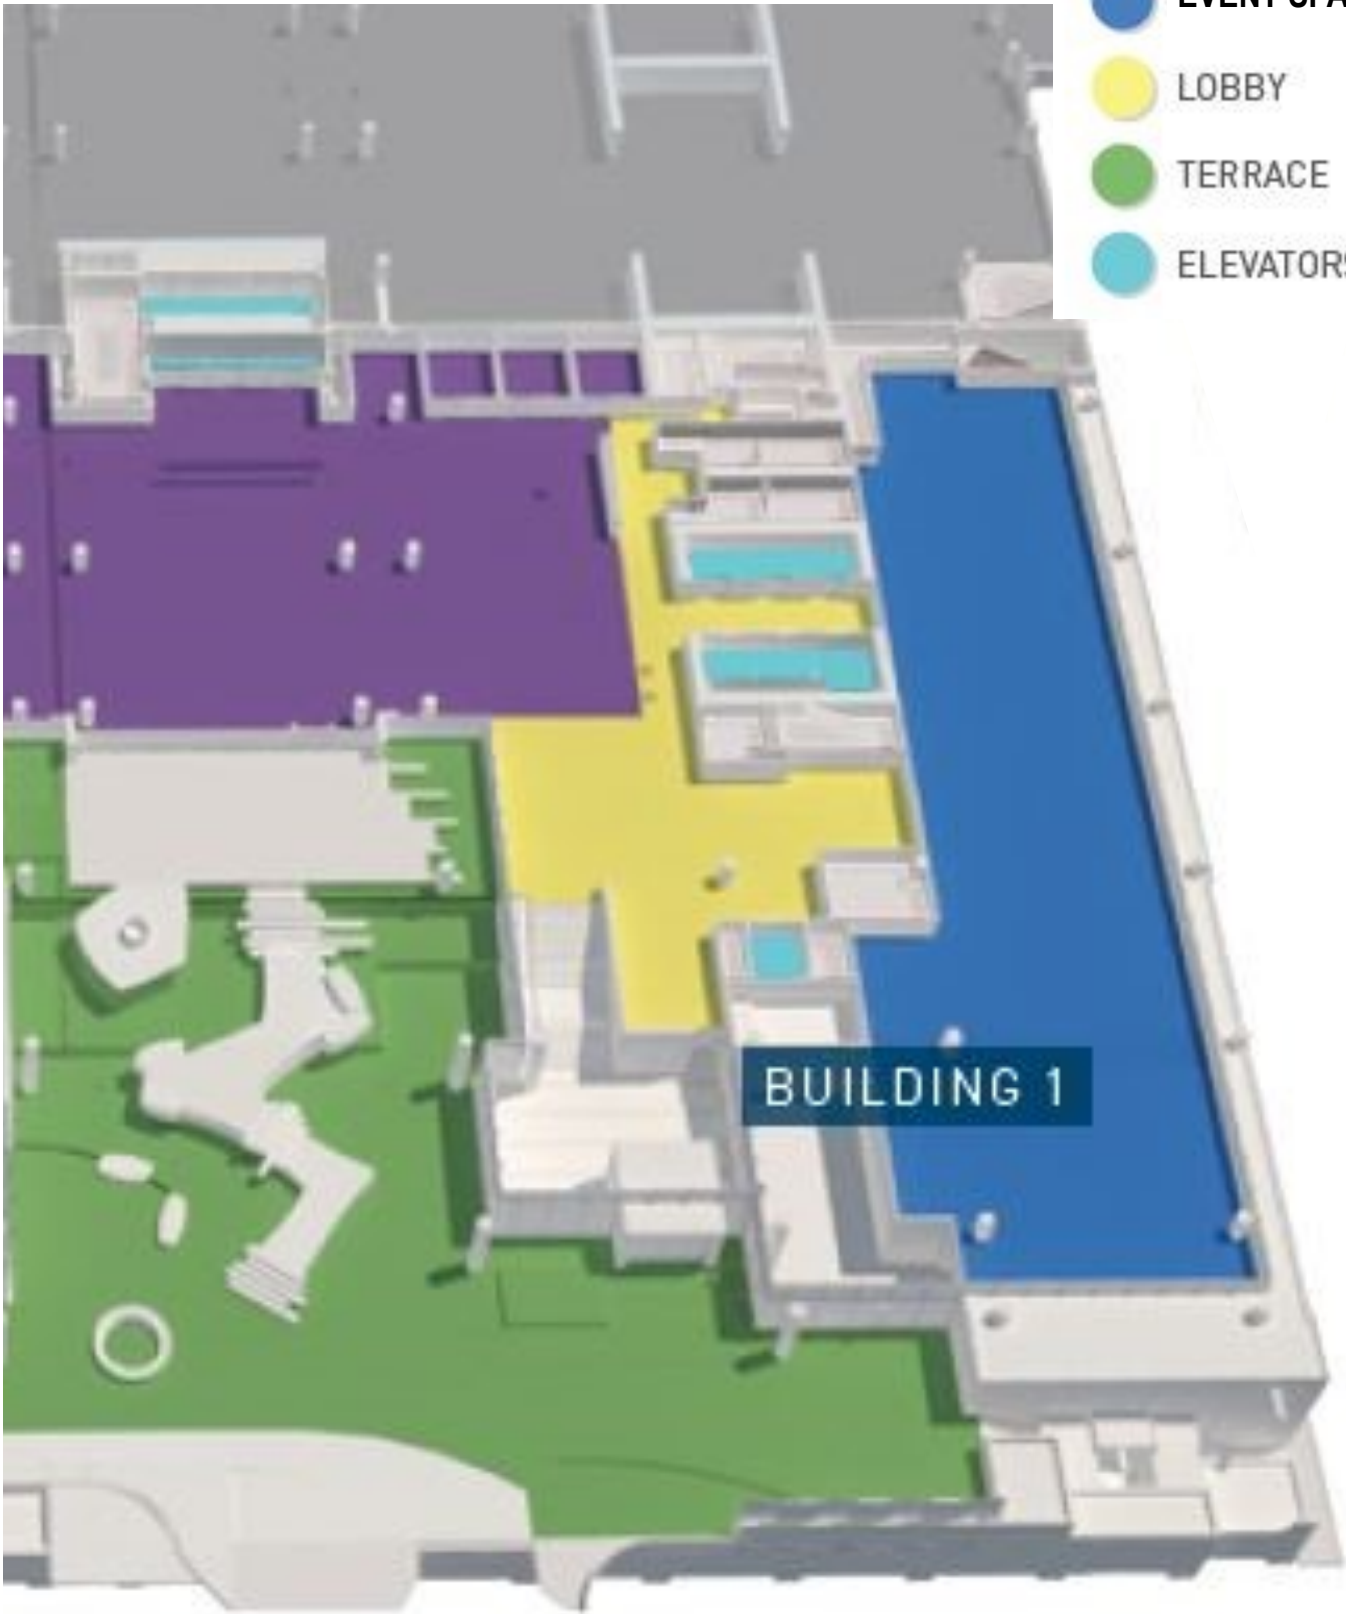

BUILDING 1, FLOOR 1

EVENT SPACE: 8,476 SF

- PARKING
- AMENITY
- EVENT SPACE
- LOBBY
- TERRACE
- ELEVATORS

BUILDING 2, FLOOR 2

EVENT SPACE: 17,982 SF

- PARKING
- EVENT SPACE
- LOBBY
- ELEVATORS

BUILDING 2, FLOOR 4

EVENT SPACE: 19,915 SF

- PARKING
- EVENT SPACE
- TERRACE
- ELEVATORS

BUILDING 1, FLOOR 9

EVENT SPACE: 33,310 SF

- EVENT SPACE
- ELEVATORS