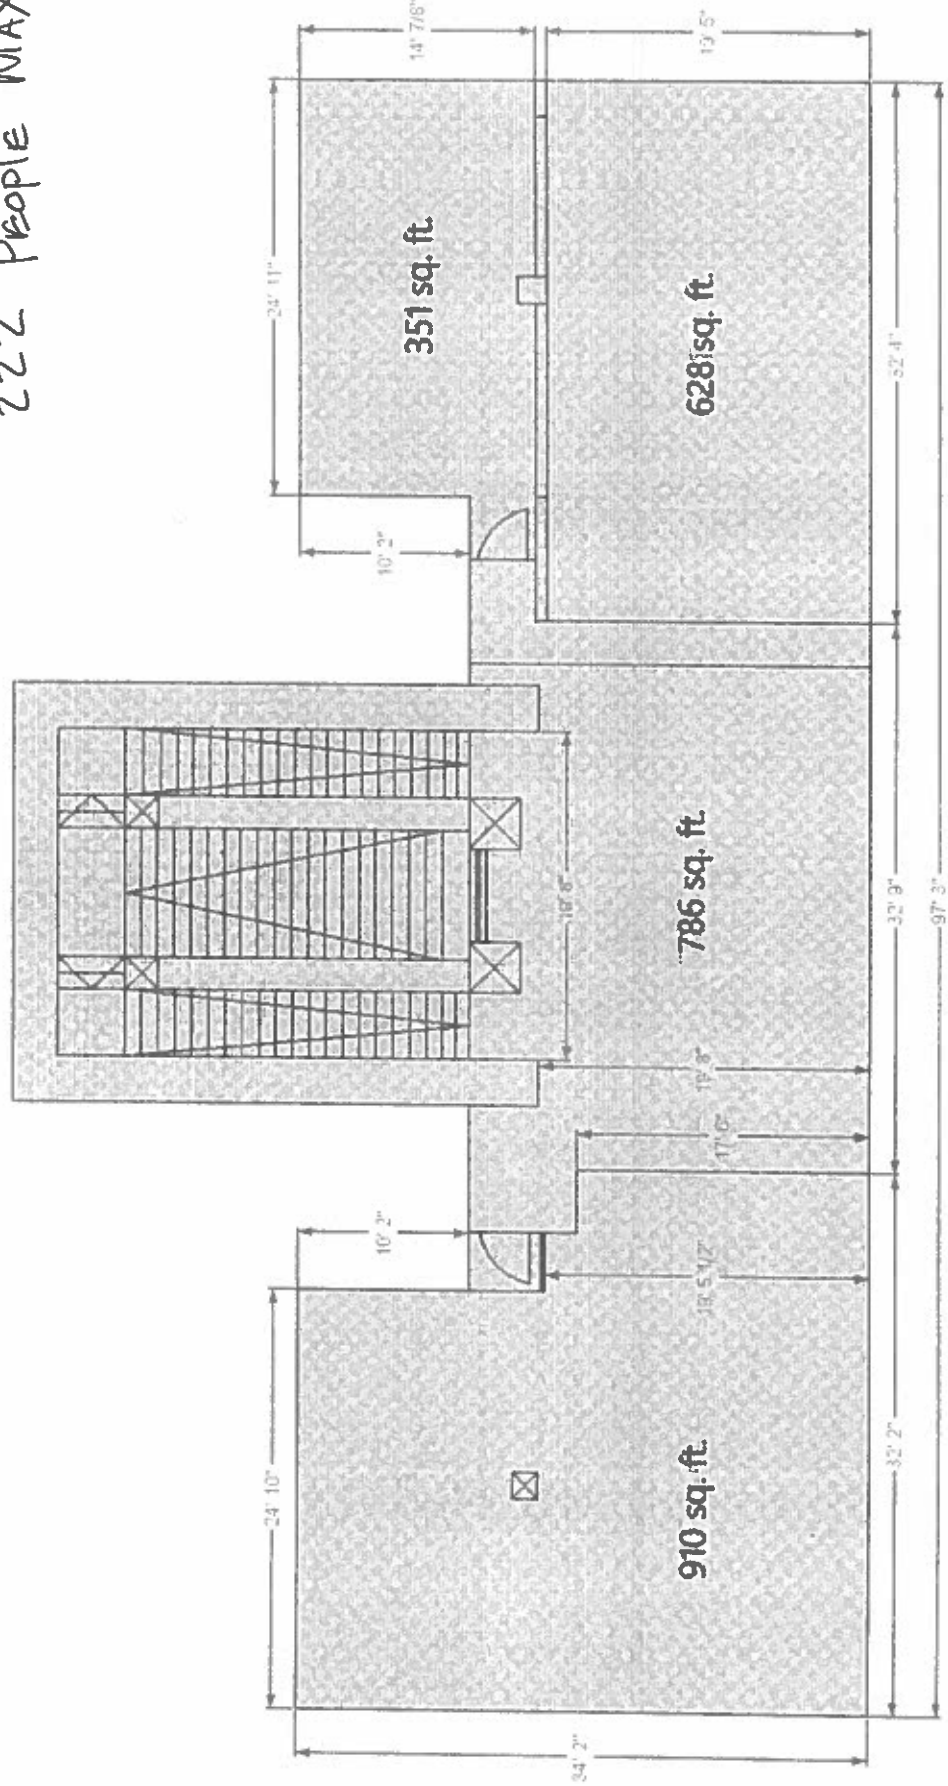

GROSS 2675 ㎡

STANDING COCKTAIL RECEPTION  
12 ㎡ PER PERSON

222 PEOPLE MAX

MCC 7th floor

1000 Lemora 7th Floor